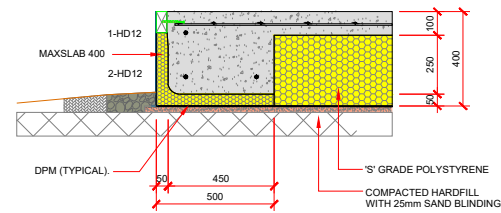

EXTERNAL FOOTING DETAIL

INTERNAL FOOTING DETAIL

WANZ BAR FIXING DETAIL

REBATE / WANZ BAR FIXING DETAIL

## MAXSLAB 400MM (140MM FRAME)