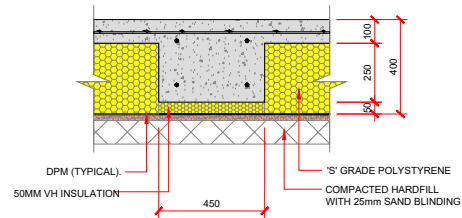

EXTERNAL FOOTING DETAIL

INTERNAL FOOTING DETAIL

WANZ BAR FIXING DETAIL

REBATE / WANZ BAR FIXING DETAIL

## MAXSLAB 400MM (140MM FRAME)