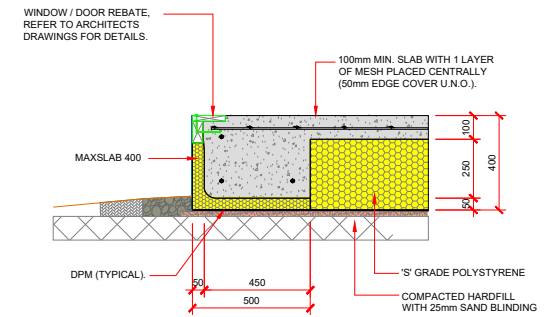

EXTERNAL FOOTING DETAIL

INTERNAL FOOTING DETAIL

WANZ BAR FIXING DETAIL

REBATE / WANZ BAR FIXING DETAIL

## MAXSLAB 400MM (140MM FRAME)